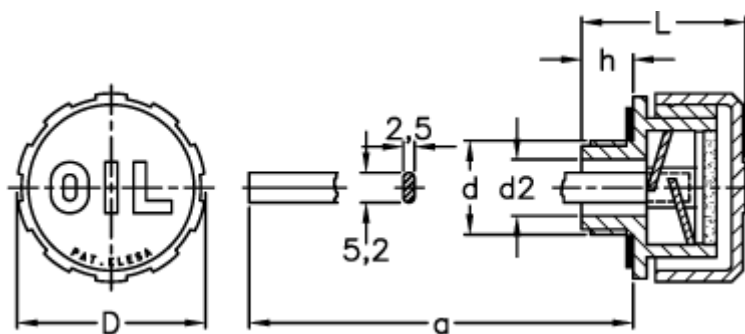

Data Sheet

Article number: 2311053939

Description: E+G Breather plug
SFP.30-1/4+F+a FIL

Measures

a = 188
D = 31
d = G 1/4
d2 = 8
h = 9.5
L = 29.5